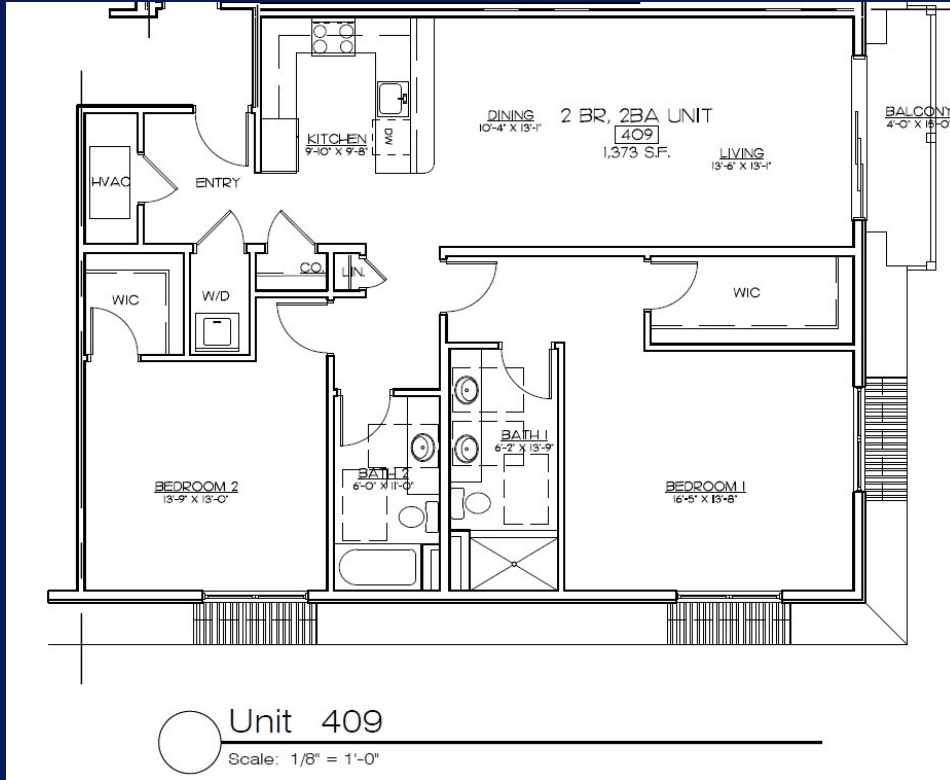

## Hendries at Central Station

- 2 Bedrooms
- Two Full Baths
- 1,373 Square Ft.
- Balcony
- Laundry in unit
- One Deeded Parking Space
- Optional space to purchase \$35,000

### UNIT 409~ FOURTH FLOOR