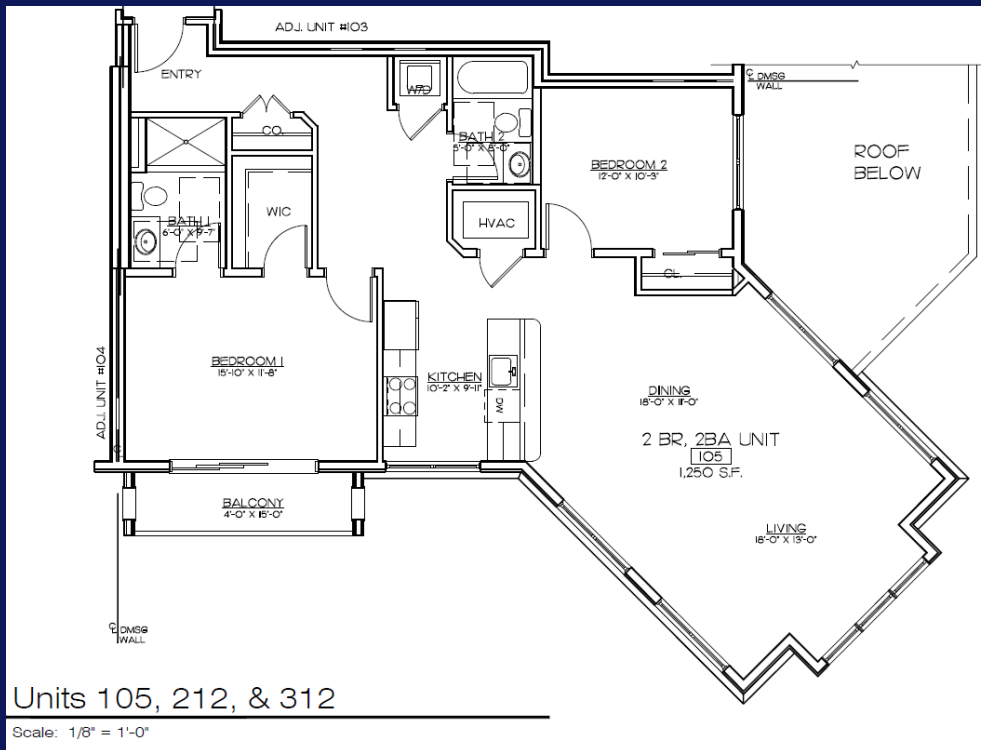

H

Hendries at Central Station

- 2 Bedrooms
- Two Full Baths
- 1,250 Square Ft.
- Balcony
- Laundry in unit
- One Deeded Parking Space
- Optional space to purchase \$35,000

UNIT 105~ FIRST FLOOR

Features also Include: