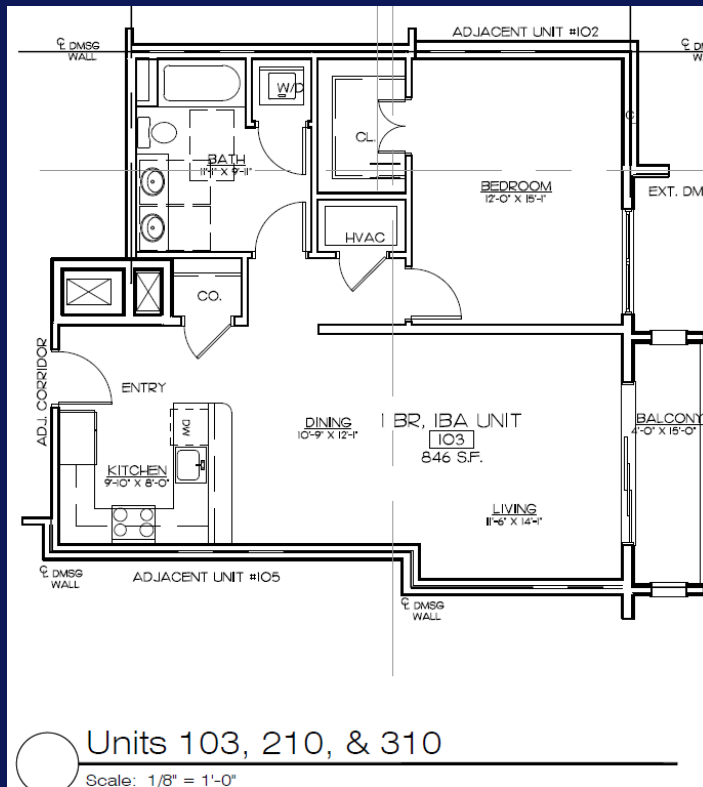

# Hendries at Central Station

- 1 Bedroom
- One Full Bath
- 846 Square Ft.
- Balcony
- Laundry in unit
- One Deeded Parking Space
- Optional Space to purchase \$35,000

## UNIT 103~ FIRST FLOOR