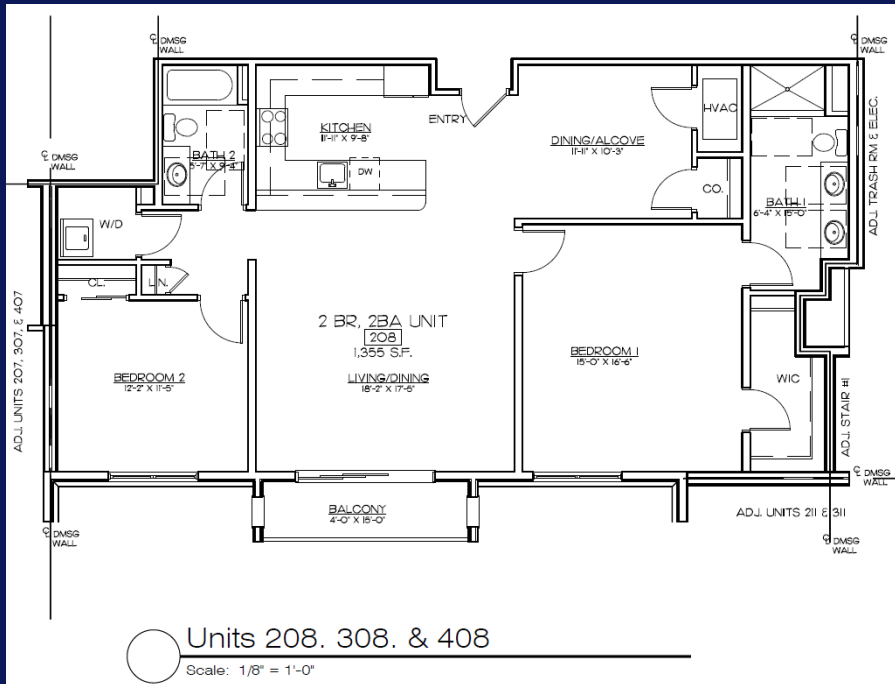

# Hendries at Central Station

- 2 Bedrooms
- Two Full Baths
- 1,355 Square Ft.
- Balcony
- Laundry in unit
- One Deeded Parking Space
- Optional space to purchase \$35,000

## UNIT 208~ SECOND FLOOR