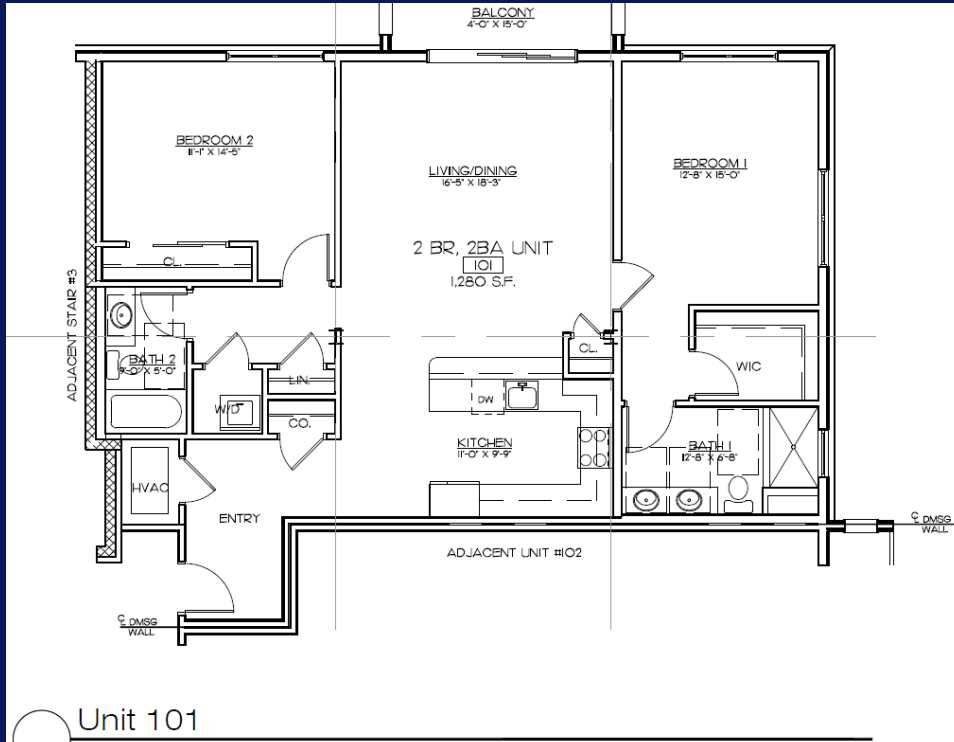

H

Hendries at Central Station

- Two Bedrooms
- Two Full Baths
- 1,280 Square Ft.
- Balcony
- Laundry in unit
- One Deeded Parking Space

UNIT 101~ FIRST FLOOR

Features also Include:

Bosch Stainless Steel Range, Refrigerator, Microwave & Dishwasher; Disposal, Quartz Countertops, Engineered Wood Flooring, Tiled Tub & Shower, Central Air, Pella Insulated Windows, Gas Heating and Hot Water