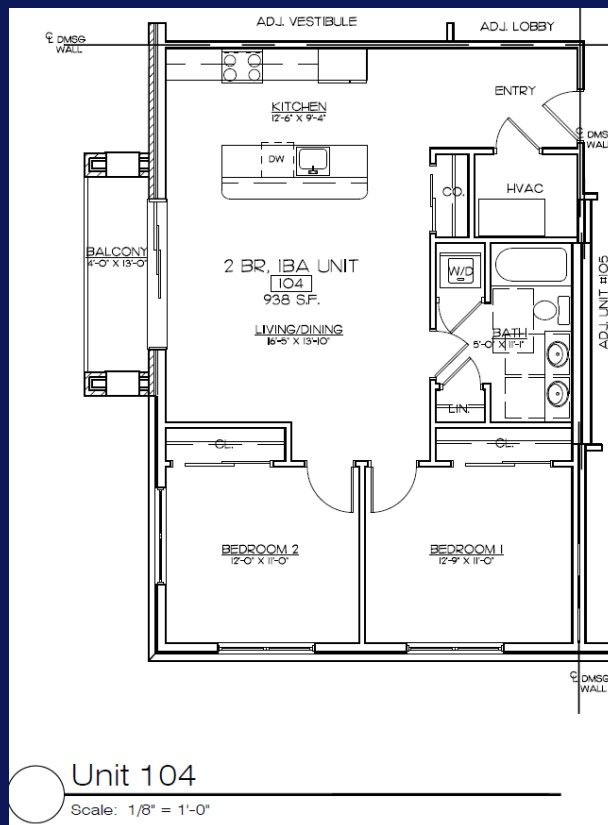

H

Hendries at Central Station

- 2 Bedrooms
- One Full Bath
- 938 Square Ft.
- Balcony
- Laundry in unit
- One Deeded Parking Space
- Optional space to purchase \$35,000

UNIT 104~ FIRST FLOOR

Features also Include: