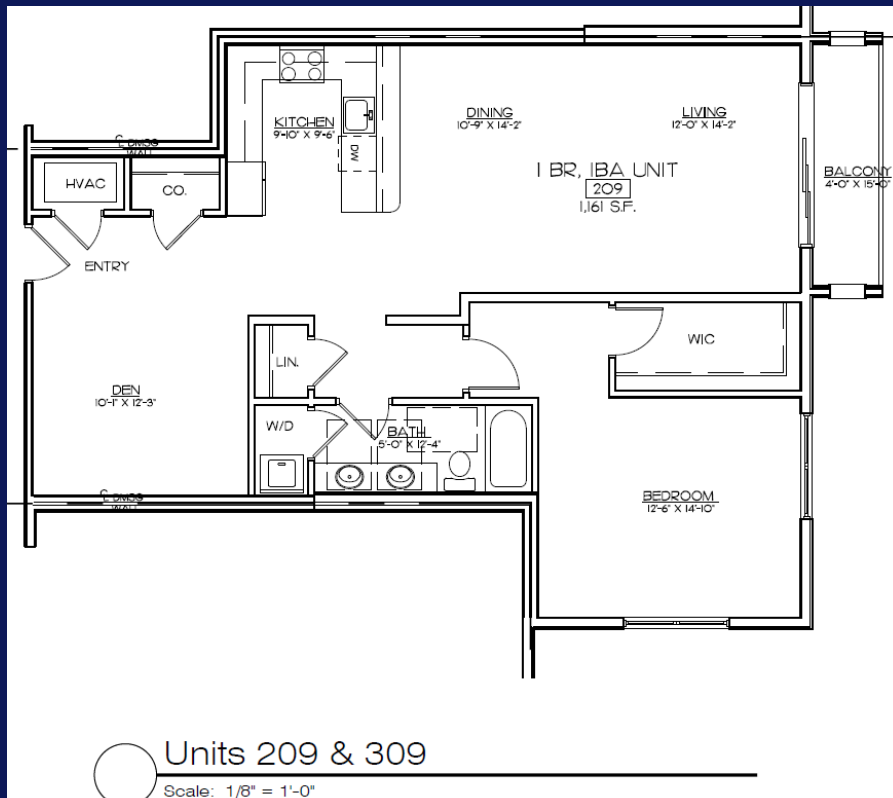

Hendries at Central Station

- 1 Bedroom w/Den
- One Full Bath
- 1,161 Square Ft.
- Balcony
- Laundry in unit
- One Deeded Parking Space
- Optional space to purchase \$35,000

UNIT 209~ SECOND FLOOR

Features also Include: