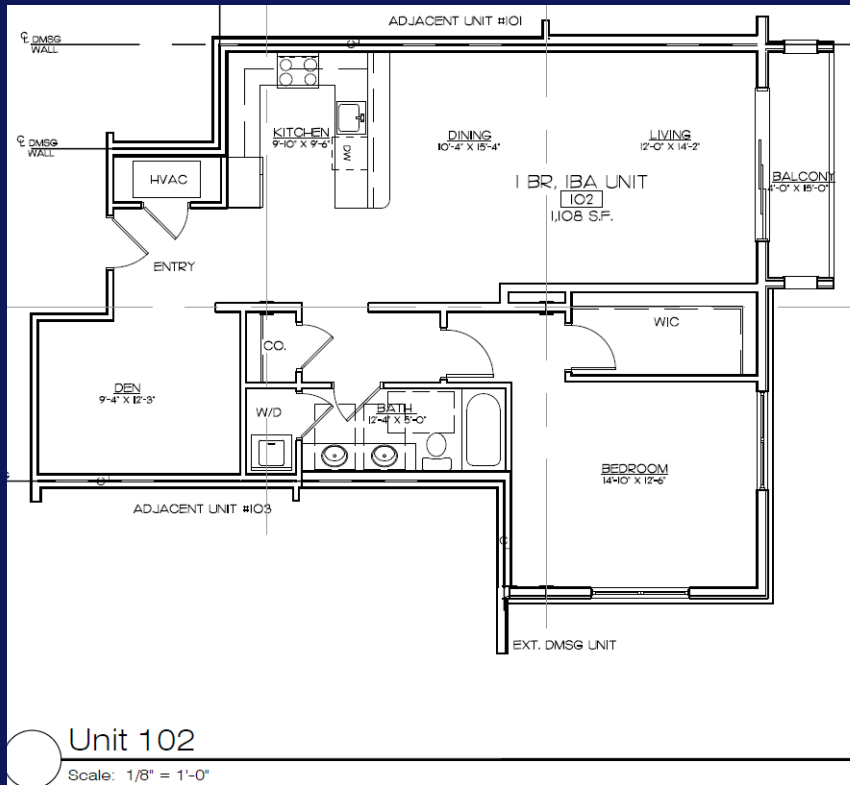

Hendries at Central Station

- 1 Bedroom w/Den
- One Full Bath
- 1,108 Square Ft.
- Balcony
- Laundry in unit
- One Deeded Parking Space

UNIT 102~ FIRST FLOOR

Features also Include:

Bosch Stainless Steel Range, Refrigerator, Microwave & Dishwasher; Disposal, Quartz Countertops, Engineered Wood Flooring, Tiled Tub & Shower, Central Air, Pella Insulated Windows, Gas Heating and Hot Water